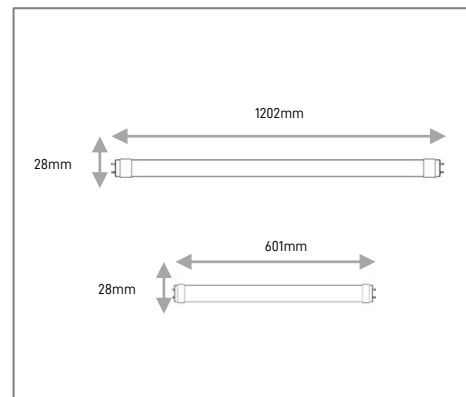

CLT8 SERIES

Application

T8 Tube Light is designed to use for factories, offices, shopping malls, schools, parking areas & etc.

Specification

Input Voltage	170-264 V AC
Power Factor	0.5
IP Rating	IP20
Rendering Index	80
Beam Angle	270°
LED Operating Life	15, 000 Hrs
Colour Correlated Temperature	3000K, 4000K, 6500K
Dimmable	Non Dimmable

Ordering Data

Part No.	Power	Lumen	LENGTH (D x H)
EVO-CLT8-4T	18W	1800lm	28mm x 1202mm
EVO-CLT8-4T-HPF	22W	2000lm	28mm x 1202mm
EVO-CLT8-2T	9W	900lm	28mm x 601mm

Related Product : Applicable with digital catalogue only
(Please click the product photo to redirect towards the respective cut-sheet)