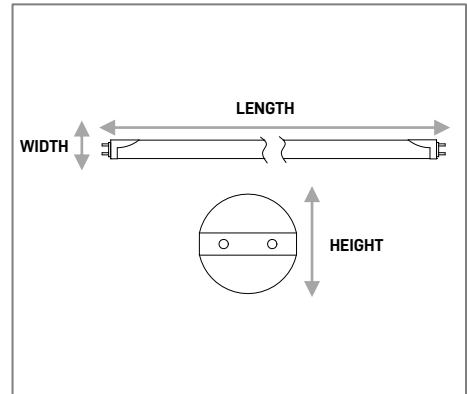

Specification

Input Voltage	200-240 V AC
Power Factor	0.94
System Efficiency	90%
Rendering Index	80
Operating Temperature	-20 to 45 Degrees Celsius
LED Operating Life	50,000 Hrs
Beam Angle	120°

Ordering Data

Part No.	Power	Lumens	CCT (K)	LENGTH (L x W x H)	Cover Type
EVO-ALT8-184T-30	18W	1920lm	3000K	1196mm x 26mm x 29+1mm	Frosted
EVO-ALT8-184T-60	18W	2000lm	5700K	1196mm x 26mm x 29+1mm	Frosted
EVO-ALT8-102T-60	10W	1000lm	5700K	588mm x 26mm x 29+1mm	Frosted