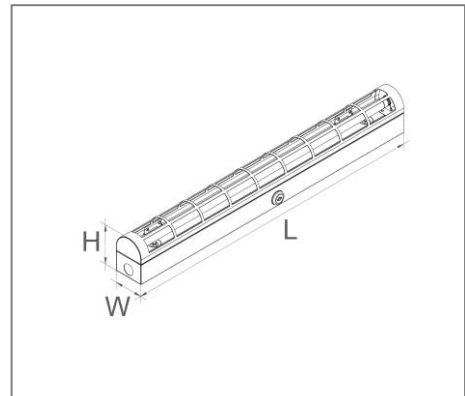

WGT8 SERIES

Application

T8 tube wireguard fitting is designed to use for buildings corridors, carparks, shop corridors, residences, recreation centers, garden tents etc.

Specification

IP Rating	IP20
Operating Temperature	0 to 35 Degrees Celsius
Mounting Method	Surface Ceiling/Wall/Suspension
Housing	Mild Steel with Electrostatically Polyester Powder Coated

Ordering Data

Part No.	Type	No of T8 Tube	Length (L x W x H)
EVO-WGT8-S1-2	Wireguard	1	612mm x 68mm x 92mm
EVO-WGT8-S2-2	Wireguard	2	612mm x 100mm x 106mm
EVO-WGT8-D1-4	Wireguard	1	1222mm x 68mm x 92mm
EVO-WGT8-D2-4	Wireguard	2	1222mm x 100mm x 106mm