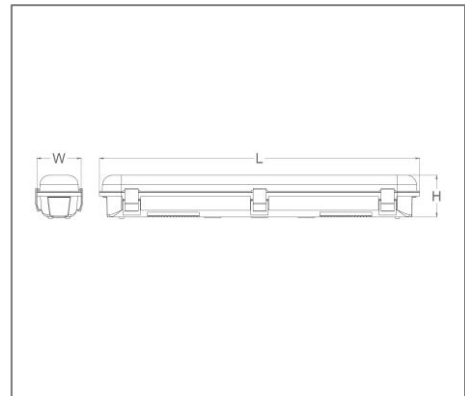

WFT8 SERIES

Application

T8 tube weatherproof fitting is designed to use for outdoor of buildings, carparks, shop corridors, residences, recreation centers, etc.

Specification

IP Rating	IP65
Operating Temperature	0 to 35 Degrees Celsius
Mounting Method	Surface Ceiling/Wall/Suspension
Housing	Polycarbonate Opal Prismatic UV Stabilized Diffuser (V-2) with Sealed With Silicone Gasket

Ordering Data

Part No.	No. of T8 LED Tube	LENGTH (L x W x H)
EVO-WFT8-2T	1	650mm x 90mm x 84mm
EVO-WFT8-4T	1	1260mm x 90mm x 84mm

Related Product : Applicable with digital catalogue only
 (Please click the product photo to redirect towards the respective cut-sheet)