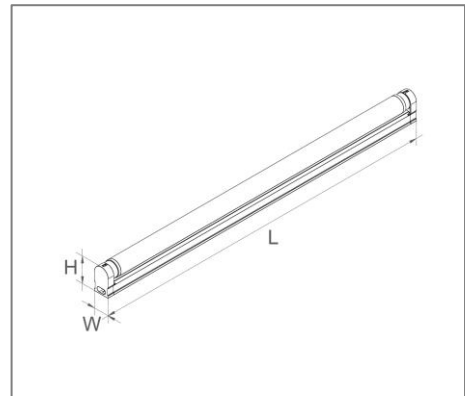

SFT8 SERIES

Application

T8 Tube Light with Slim Batten Fitting is designed to use for office buildings, shopping centers, convenience stores, modern trade stores, discount stores, hotels, restaurants, residences, recreation centers, museums, etc.

Specification

IP Rating	IP20
Operating Temperature	0 to 35 Degrees Celsius
Availability	Linking & Non Linking
Mounting Method	Surface Ceiling/Wall
Housing	Mild Steel with Electrostatically Polyester Powder Coated

Ordering Data

Part No.	No of T8 Tube	LENGTH (L x W x H)
EVO-SFT8-2T-LK	1	613mm x 28mm x 49mm
EVO-SFT8-4T-LK	1	1223mm x 28mm x 49mm

Related Product : Applicable with digital catalogue only
 (Please click the product photo to redirect towards the respective cut-sheet)