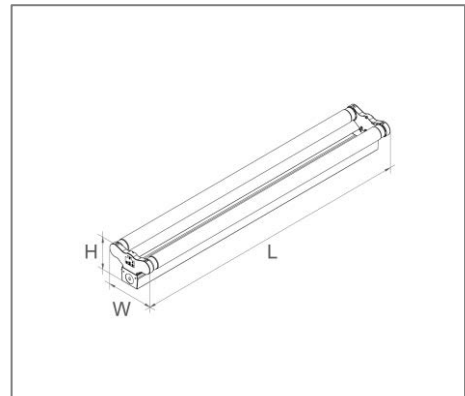

NSTS SERIES

Application

T8 Tube Light Normal & Slim Batten Fitting is designed to use for office buildings, shopping centers, convenience stores, modern trade stores, discount stores, hotels, restaurants, residences, recreation centers, museums, etc.

Specification

IP Rating	IP20
Operating Temperature	0 to 35 Degrees Celsius
Mounting Method	Surface Ceiling/Wall/Suspension
Housing	Mild Steel with Electrostatically Polyester Powder Coated

Ordering Data

Part No.	Type	Fitting Thickness (mm)	No of T8 Tube	Length (L x W x H)
EVO-NSTS-1G-2	Slim	0.3	1	612mm x 42mm x 65mm
EVO-NSTS-2G-2	Slim	0.3	2	612mm x 102mm x 70mm
EVO-NSTS-1G-4	Slim	0.3	1	1222mm x 42mm x 65mm
EVO-NSTS-2G-4	Slim	0.3	2	1222mm x 102mm x 70mm