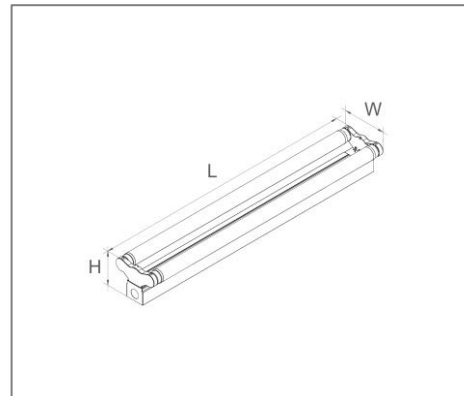

NSTN SERIES

Application

T8 Tube Light Normal & Slim Batten Fitting is designed to use for office buildings, shopping centers, convenience stores, modern trade stores, discount stores, hotels, restaurants, residences, recreation centers, museums, etc.

Specification

IP Rating	IP20
Operating Temperature	0 to 35 Degrees Celsius
Mounting Method	Surface Ceiling/Wall/Suspension
Housing	Mild Steel with Electrostatically Polyester Powder Coated

Ordering Data

Part No.	Type	Fitting Thickness (mm)	No of T8 Tube	Length (L x W x H)
EVO-NSTN-1G-2	Normal	0.5	1	612mm x 52mm x 77mm
EVO-NSTN-2G-2	Normal	0.5	2	612mm x 102mm x 82mm
EVO-NSTN-1G-4	Normal	0.5	1	1222mm x 52mm x 77mm
EVO-NSTN-2G-4	Normal	0.5	2	1222mm x 102mm x 82mm