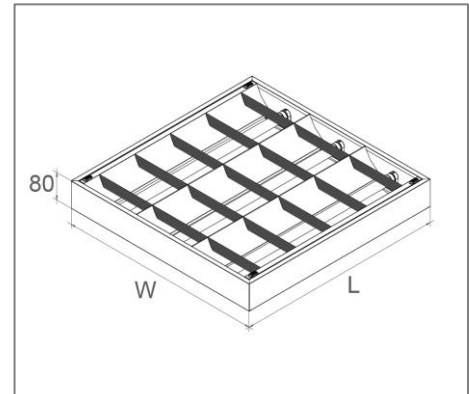

4MLFT8-S SERIES

Application

T8 LED louver fitting (SURFACE) is designed to use for offices, libraries, convenience stores, discount stores, classroom etc.

Specification

Input Voltage	200-240 V AC
Power Factor	0.9
IP Rating	IP20
Rendering Index	> 80
LED Operating Temperature	0 to 35 Degree Celsius
LED Operating Life	50, 000 Hrs
CCT (K)	3000K, 4000K, 6500K
Dimmable	Non Dimmable
Mounting Method	Surface Ceiling Mounted
Housing	Mild Steel Fitting Electrostatically Polyester Powder Coated
Fitting Thickness	0.5mm

Ordering Data

Part No.	Power	Lumens	No. of T8 LED Tube	Dimension (mm)
EVO-MLFT8-S-2414	72W	4200lm	2	1223(L) X 300(W)
EVO-MLFT8-S-2424	72W	4200lm	2	1223(L) X 604(W)
EVO-MLFT8-S-3424	108W	6300lm	3	1223(L) X 604(W)
EVO-MLFT8-S-4424	144W	8400lm	4	1223(L) X 604(W)

Related Product : Applicable with digital catalogue only
(Please click the product photo to redirect towards the respective cut-sheet)

* Product specification subject to change according to technology improvement.