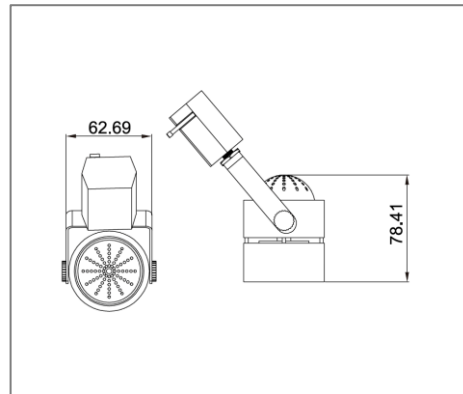

TRS SERIES (FITTING)

Application

Track Light is designed to use for supermarkets, house, shopping malls, hotel & etc.

Specification

IP Rating	IP20
Colour	White/Black
Housing	Powder coated Aluminium Alloy & Iron
Bulb Type	GU10, MR16

Ordering Data

Part No.	Width x Height
EVO-TRS-80B-G10	62.69mm x 78.41mm

Related Product : Applicable with digital catalogue only
 (Please click the product photo to redirect towards the respective cut-sheet)