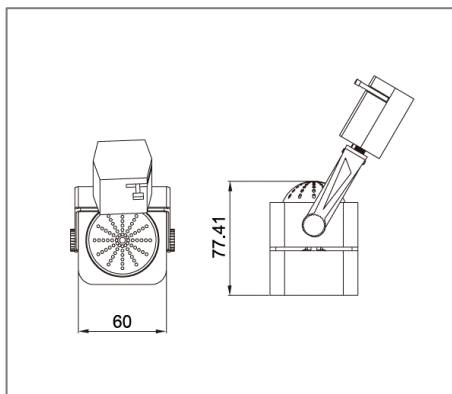

TRS SERIES (FITTING)

Application

Track Light is designed to use for supermarkets, house, shopping malls, hotel & etc.

Specification

IP Rating	IP20
Colour	White/Black
Housing	Powder coated Aluminium Alloy & Iron
Bulb Type	GU10, MR16

Ordering Data

Part No.	Width x Height
EVO-TRS-80A-G10	60mm x 77.41mm

Related Product : Applicable with digital catalogue only
 (Please click the product photo to redirect towards the respective cut-sheet)