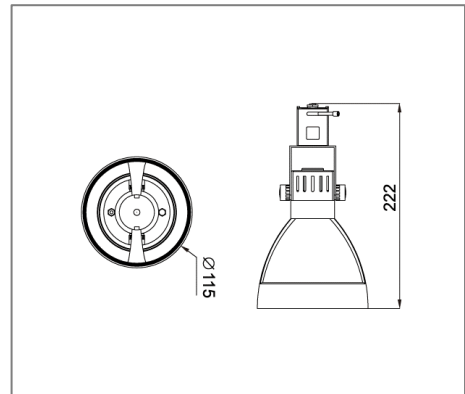

## TRG SERIES (FITTING)

### Specification

<b>IP Rating</b>	IP20
<b>Colour</b>	White/Black
<b>Housing</b>	Powder coated Aluminium Alloy & Iron
<b>Bulb Type</b>	PAR30

### Ordering Data

Part No.	Diameter x Height
EVO-TRG-36A-PR30	115mm x 222mm

Related Product : Applicable with digital catalogue only  
 (Please click the product photo to redirect towards the respective cut-sheet)