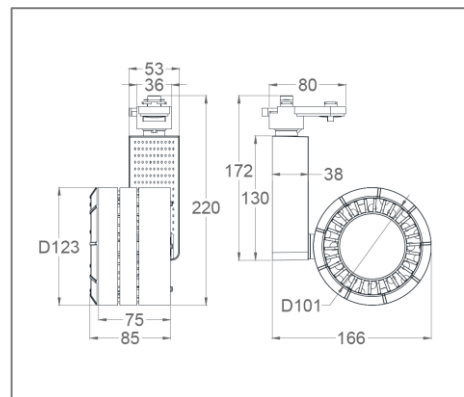

| | |
|------------------------------|---|
| Input Voltage | 200-240 V AC |
| Power Factor | 0.9 Typical |
| System Efficiency | 50% |
| Operating Temperature | 0 to 35 Degrees Celsius |
| Lamp Type | OSRAM |
| CCT | 3000K / 4000K |
| Rendering Index | Min 80 |
| Housing | Die Cast Aluminium Rim Electrostatically Polyester Powder Coat Polycarbonate Gear Box & Adaptor Adjustable Lamp Position |
| Colour | Black / Beige |
| LED Operating Life | 50,000 Hrs |
| Dimmable | Yes |

Ordering Data

| Part No. | Power | Beam Angle | Lamp Type | Dimension (mm) | IP Rating |
|--------------|-------|-----------------|-----------------------|----------------|-----------|
| EVO-OSTR-503 | 18W | 15° / 24° / 40° | OSRAM-PC-CN111-DC-COB | As Shown | IP20 |
| EVO-OSTR-503 | 26W | 15° / 24° / 40° | OSRAM-PC-CN111-DC-COB | As Shown | |