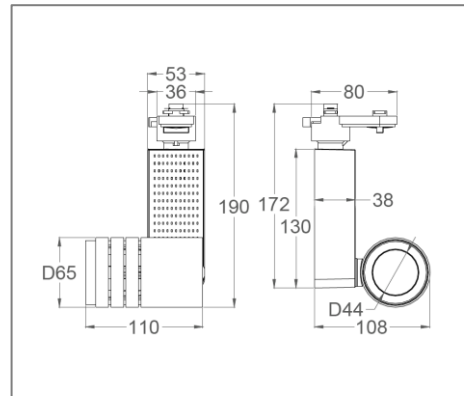

Input Voltage	200-240 V AC
Power Factor	0.9 Typical
System Efficiency	50%
Operating Temperature	0 to 35 Degrees Celsius
Lamp Type	OSRAM
CCT	3000K / 4000K
Rendering Index	Min 80
Housing	Die Cast Aluminium Rim Electrostatically Polyester Powder Coat Polycarbonate Gear Box & Adaptor Adjustable Lamp Position
Colour	Black / Beige
LED Operating Life	50,000 Hrs
Dimmable	Yes

Ordering Data

Part No.	Power	Beam Angle	Lamp Type	Dimension (mm)	IP Rating
EVO-OSTR-303	12.3W	15° / 24° / 40°	OSRAM-PC-CN50-DC-COB	As Shown	IP20
EVO-OSTR-303	12.9W	24° / 40°	OSRAM-PC-CN50-DC-COB	As Shown	