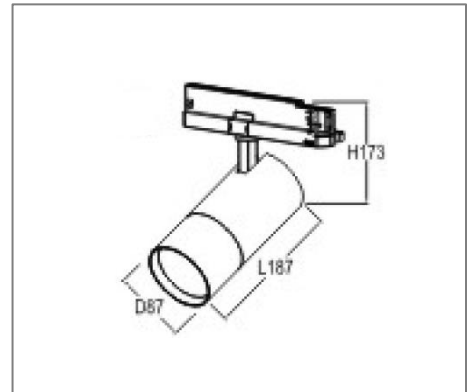

HT87-C1-D3035 SERIES

Application

Track light is designed to use for office buildings, shopping centers, convenience stores, modern trade stores, discount stores, hotels, restaurants, residences, recreation centers, museums, etc.

Specification

Input Voltage	200-240 V AC /120-240 V AC
Frequency	50/60Hz
Lumen	90-100 lm/W
CRI	> 80/90/95
Color Finish	White / Black
Dim Option	Optional
IP Rating	IP 20
Track	1/2/3 Phase

Ordering Data

Part No.	Power	Beam Angle	CCT
EVO-HT87-C1-D-30W-27	30W	15°/24°/36°	2700K
EVO-HT87-C1-D-30W-30	30W	15°/24°/36°	3000K
EVO-HT87-C1-D-30W-40	30W	15°/24°/36°	4000K
EVO-HT87-C1-D-30W-50	30W	15°/24°/36°	5000K
EVO-HT87-C1-D-35W-27	35W	15°/24°/36°	2700K
EVO-HT87-C1-D-35W-30	35W	15°/24°/36°	3000K
EVO-HT87-C1-D-35W-40	35W	15°/24°/36°	4000K
EVO-HT87-C1-D-35W-50	35W	15°/24°/36°	5000K

Remark: D= Driver & Adaptor 'Two in one' design