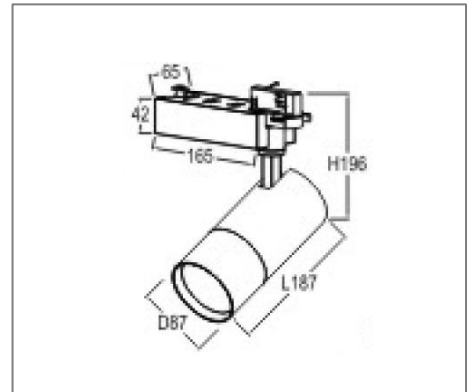

HT87-C1-B3035 SERIES

Application

Track light is designed to use for office buildings, shopping centers, convenience stores, modern trade stores, discount stores, hotels, restaurants, residences, recreation centers, museums, etc.

Specification

Input Voltage	200-240 V AC /120-240 V AC
Frequency	50/60Hz
Lumen	90-100 lm/W
CRI	> 80/90/95
Color Finish	White / Black
Dim Option	Optional
IP Rating	IP 20
Track	1/2/3 Phase

Ordering Data

Part No.	Power	Beam Angle	CCT
EVO-HT87-C1-B-30W-27	30W	15°/24°/36°	2700K
EVO-HT87-C1-B-30W-30	30W	15°/24°/36°	3000K
EVO-HT87-C1-B-30W-40	30W	15°/24°/36°	4000K
EVO-HT87-C1-B-30W-50	30W	15°/24°/36°	5000K
EVO-HT87-C1-B-35W-27	35W	15°/24°/36°	2700K
EVO-HT87-C1-B-35W-30	35W	15°/24°/36°	3000K
EVO-HT87-C1-B-35W-40	35W	15°/24°/36°	4000K
EVO-HT87-C1-B-35W-50	35W	15°/24°/36°	5000K