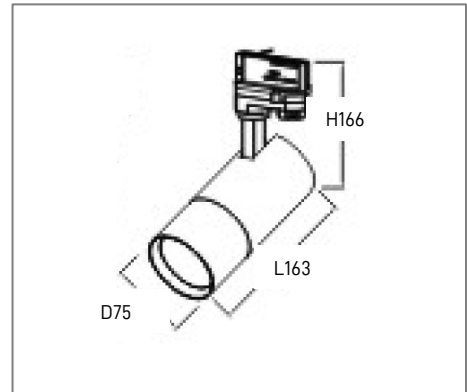

HT75-C1-I2025 SERIES

Application

Track light is designed to use for office buildings, shopping centers, convenience stores, modern trade stores, discount stores, hotels, restaurants, residences, recreation centers, museums, etc.

Specification

Input Voltage	200-240 V AC /120-240 V AC
Frequency	50/60Hz
Lumen	90-100 lm/W
CRI	> 80/90/95
Color Finish	White / Black
Dim Option	Optional
IP Rating	IP 20
Track	1/2/3 Phase

Ordering Data

Part No.	Power	Beam Angle	CCT
EVO-HT75-C1-I-20W-27	20W	15°/24°/36°	2700K
EVO-HT75-C1-I-20W-30	20W	15°/24°/36°	3000K
EVO-HT75-C1-I-20W-40	20W	15°/24°/36°	4000K
EVO-HT75-C1-I-20W-50	20W	15°/24°/36°	5000K
EVO-HT75-C1-I-25W-27	25W	15°/24°/36°	2700K
EVO-HT75-C1-I-25W-30	25W	15°/24°/36°	3000K
EVO-HT75-C1-I-25W-40	25W	15°/24°/36°	4000K
EVO-HT75-C1-I-25W-50	25W	15°/24°/36°	5000K

Remark: I= Driver built inside