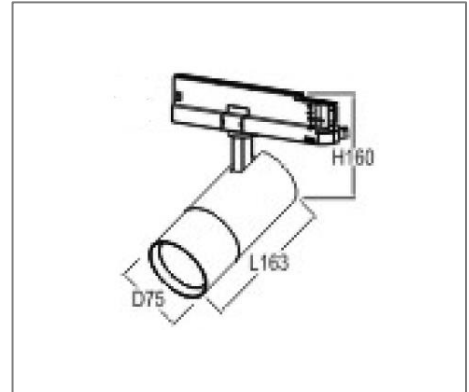

HT75-C1-D2025 SERIES

Application

Track light is designed to use for office buildings, shopping centers, convenience stores, modern trade stores, discount stores, hotels, restaurants, residences, recreation centers, museums, etc.

Specification

Input Voltage	200-240 V AC /120-240 V AC
Frequency	50/60Hz
Lumen	90-100 lm/W
CRI	> 80/90/95
Color Finish	White / Black
Dim Option	Optional
IP Rating	IP 20
Track	1/2/3 Phase

Ordering Data

Part No.	Power	Beam Angle	CCT
EVO-HT75-C1-D-20W-27	20W	15°/24°/36°	2700K
EVO-HT75-C1-D-20W-30	20W	15°/24°/36°	3000K
EVO-HT75-C1-D-20W-40	20W	15°/24°/36°	4000K
EVO-HT75-C1-D-20W-50	20W	15°/24°/36°	5000K
EVO-HT75-C1-D-25W-27	25W	15°/24°/36°	2700K
EVO-HT75-C1-D-25W-30	25W	15°/24°/36°	3000K
EVO-HT75-C1-D-25W-40	25W	15°/24°/36°	4000K
EVO-HT75-C1-D-25W-50	25W	15°/24°/36°	5000K

Remark: D= Driver & Adaptor 'Two in one' design