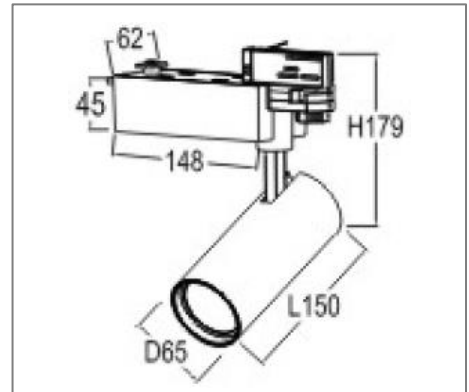

HT65-C8-B1015 SERIES

Application

Track light is designed to use for office buildings, shopping centers, convenience stores, modern trade stores, discount stores, hotels, restaurants, residences, recreation centers, museums, etc.

Specification

Input Voltage	220-240 V AC /120-240 V AC
Frequency	50/60Hz
Lumen	90-100 lm/W
CRI	> 80/90
Color Finish	White / Black
Dim Option	Optional
IP Rating	IP 20
Track	1/2/3 Phase

Ordering Data

Part No.	Power	Beam Angle	CCT
EVO-HT65-C8-B-10W-27	10W	15°/24°/36°	2700K
EVO-HT65-C8-B-10W-30	10W	15°/24°/36°	3000K
EVO-HT65-C8-B-10W-40	10W	15°/24°/36°	4000K
EVO-HT65-C8-B-10W-50	10W	15°/24°/36°	5000K
EVO-HT65-C8-B-15W-27	15W	15°/24°/36°	2700K
EVO-HT65-C8-B-15W-30	15W	15°/24°/36°	3000K
EVO-HT65-C8-B-15W-40	15W	15°/24°/36°	4000K
EVO-HT65-C8-B-15W-50	15W	15°/24°/36°	5000K