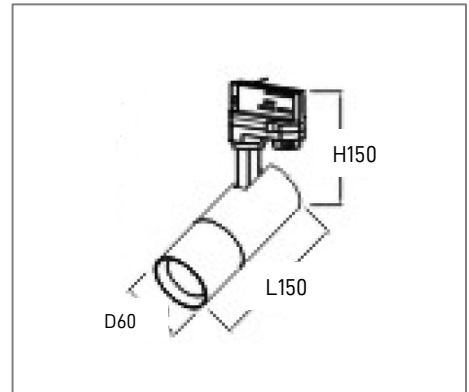

HT60-C1-I1015 SERIES

Application

Track light is designed to use for office buildings, shopping centers, convenience stores, modern trade stores, discount stores, hotels, restaurants, residences, recreation centers, museums, etc.

Specification

Input Voltage	200-240 V AC /120-240 V AC
Frequency	50/60Hz
Lumen	90-100 lm/W
CRI	> 80/90/95
Color Finish	White / Black
Dim Option	Optional
IP Rating	IP 20
Track	1/2/3 Phase

Ordering Data

Part No.	Power	Beam Angle	CCT
EVO-HT60-C1-I-10W-27	10W	15°/24°/36°	2700K
EVO-HT60-C1-I-10W-30	10W	15°/24°/36°	3000K
EVO-HT60-C1-I-10W-40	10W	15°/24°/36°	4000K
EVO-HT60-C1-I-10W-50	10W	15°/24°/36°	5000K
EVO-HT60-C1-I-15W-27	15W	15°/24°/36°	2700K
EVO-HT60-C1-I-15W-30	15W	15°/24°/36°	3000K
EVO-HT60-C1-I-15W-40	15W	15°/24°/36°	4000K
EVO-HT60-C1-I-15W-50	15W	15°/24°/36°	5000K

Remark: I= Driver built inside