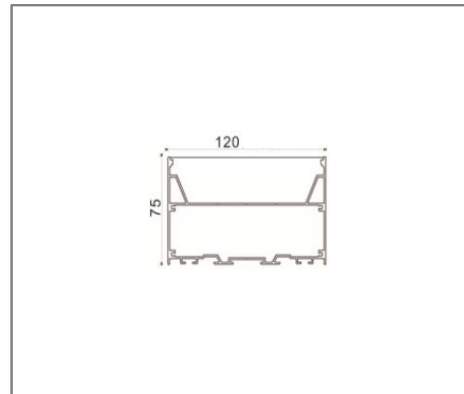

Specification

Input Voltage	200-240 V AC
IP Rating	IP20
Rendering Index	> 90
Lumen Per Watt	130lm/w
LED Operating Life	>50, 000 Hrs
Colour Correlated Temperature	3000K, 4000K, 6500K
Available Colour	White/Black/Grey
Beam Angle	120°
Dimmable	Optional
Mounting Method	Suspended, Surface Mounted

Ordering Data

Part No.	Power	Length (L x W x H)
EVO-E-LS12075-18W	18W	606mm x 120mm x 75mm
EVO-E-LS12075-36W	36W	1206mm x 120mm x 75mm
EVO-E-LS12075-54W	54W	1806mm x 120mm x 75mm
EVO-E-LS12075-72W	72W	2406mm x 120mm x 75mm