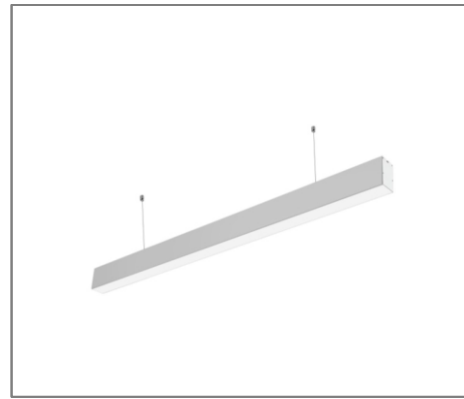

E-LS12075 SERIES

Application

Suspended/Surface Linear Light is designed to use for office buildings, shopping centers, convenience stores, modern trade stores, discount stores, hotels, restaurants, residences, recreation centers, museums, etc.

Specification

Input Voltage	200-240 V AC
IP Rating	IP20
Rendering Index	> 90
Lumen Per Watt	130lm/w
LED Operating Life	>50, 000 Hrs
Colour Correlated Temperature	3000K, 4000K, 6500K
Available Colour	White/Black/Grey
Beam Angle	120°
Dimmable	Optional
Mounting Method	Suspended, Surface Mounted

Ordering Data

Part No.	Power	Length (L x W x H)
EVO-E-LS12075-18W	18W	606mm x 120mm x 75mm
EVO-E-LS12075-36W	36W	1206mm x 120mm x 75mm
EVO-E-LS12075-54W	54W	1806mm x 120mm x 75mm
EVO-E-LS12075-72W	72W	2406mm x 120mm x 75mm