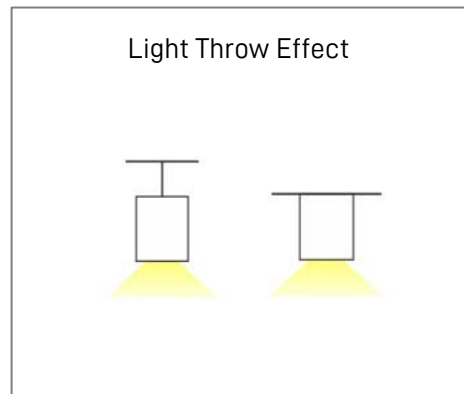

E-LS12075 SERIES

Application

Suspended/Surface Linear Light is designed to use for office buildings, shopping centers, convenience stores, modern trade stores, discount stores, hotels, restaurants, residences, recreation centers, museums, etc.

Specification

Input Voltage	200-240 V AC
IP Rating	IP20
Rendering Index	> 90
Lumen Per Watt	130lm/w
LED Operating Life	>50, 000 Hrs
Colour Correlated Temperature	3000K, 4000K, 6500K
Available Colour	White/Black/Grey
Beam Angle	120°
Dimmable	Optional
Mounting Method	Suspended, Surface Mounted