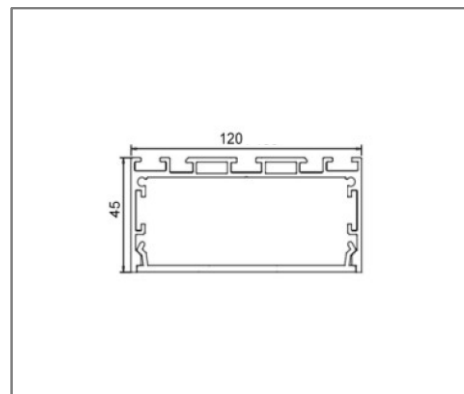

Specification

Input Voltage	200-240 V AC
IP Rating	IP20
Rendering Index	> 90
Lumen Per Watt	130lm/w
LED Operating Life	>50, 000 Hrs
Colour Correlated Temperature	3000K, 4000K, 6500K
Available Colour	White/Black/Grey
Beam Angle	120°
Dimmable	Optional
Mounting Method	Suspended, Surface Mounted

Ordering Data

Part No.	Power	Length (L x W x H)
EVO-E-LS12045-36W	36W	1206mm x 120mm x 45mm
EVO-E-LS12045-54W	54W	1806mm x 120mm x 45mm
EVO-E-LS12045-72W	72W	2406mm x 120mm x 45mm