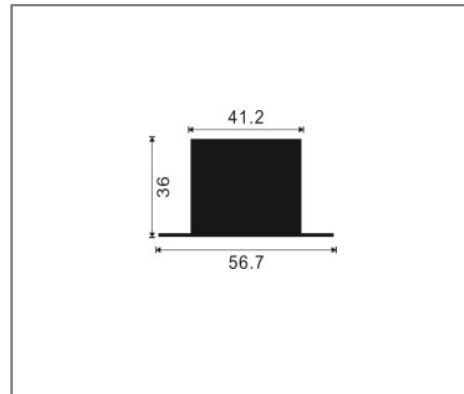

G40-LE4136-C SERIES

Application

Recessed Linear Light is designed to use for office buildings, shopping centers, convenience stores, modern trade stores, discount stores, hotels, restaurants, residences, recreation centers, museums, etc.

Specification

Input Voltage	200-240 V AC
IP Rating	IP20
Rendering Index	> 90
Lumen Per Watt	120lm/w
LED Operating Life	>50, 000 Hrs
Colour Correlated Temperature	3000K, 4000K, 6500K
Available Colour	White/Black/Grey
Beam Angle	120°
Dimmable	Optional
Mounting Method	Recessed Mounted

Ordering Data

Part No.	Power	Length (L x W x H)
EVO-G40-LE4136-C	36W	1203mm x 41.2mm x 36mm

* Product specification subject to change according to technology improvement.