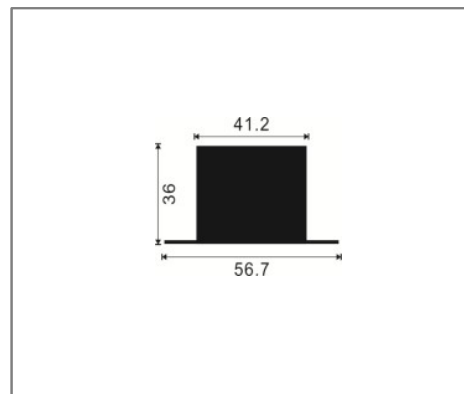

G40-LE4136-A SERIES

Application

Recessed Linear Light is designed to use for office buildings, shopping centers, convenience stores, modern trade stores, discount stores, hotels, restaurants, residences, recreation centers, museums, etc.

Specification

Input Voltage	200-240 V AC
IP Rating	IP20
Rendering Index	> 90
Lumen Per Watt	120lm/w
LED Operating Life	>50, 000 Hrs
Colour Correlated Temperature	3000K, 4000K, 6500K
Available Colour	White/Black/Grey
Beam Angle	15° / 30° / 45°
Dimmable	Optional
Mounting Method	Recessed Mounted

Ordering Data

Part No.	Power	Length (L x W x H)
EVO-G40-LE4136-A	36W	1145mm x 41.2mm x 36mm