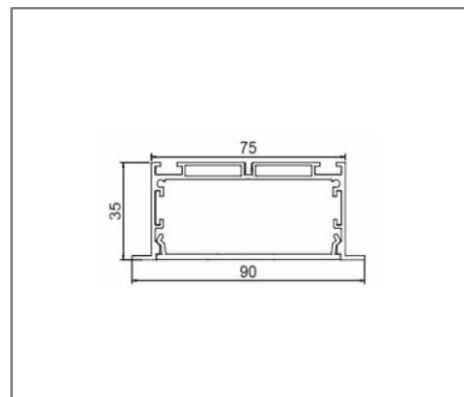

E-LE9035 SERIES

Application

Recessed Linear Light is designed to use for office buildings, shopping centers, convenience stores, modern trade stores, discount stores, hotels, restaurants, residences, recreation centers, museums, etc.

Specification

Input Voltage	200-240 V AC
IP Rating	IP20
Rendering Index	> 90
Lumen Per Watt	130lm/w
LED Operating Life	>50, 000 Hrs
Colour Correlated Temperature	3000K, 4000K, 6500K
Available Colour	White/Black/Grey
Beam Angle	120°
Dimmable	Optional
Mounting Method	Recessed Mounted

Ordering Data

Part No.	Power	Length (L x W x H)
EVO-E-LE9035-18W	18W	606mm x 75mm x 35mm
EVO-E-LE9035-36W	36W	1204mm x 75mm x 35mm
EVO-E-LE9035-54W	54W	1803mm x 75mm x 35mm
EVO-E-LE9035-72W	72W	2404mm x 75mm x 35mm