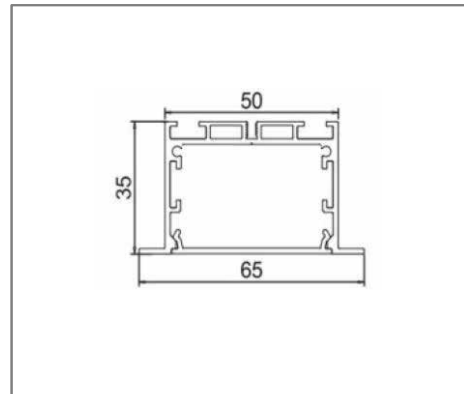

Specification

Input Voltage	200-240 V AC
IP Rating	IP20
Rendering Index	> 90
Lumen Per Watt	130lm/w
LED Operating Life	>50, 000 Hrs
Colour Correlated Temperature	3000K, 4000K, 6500K
Available Colour	White/Black/Grey
Beam Angle	120°
Dimmable	Optional
Mounting Method	Recessed Mounted

Ordering Data

Part No.	Power	Length (L x W x H)
EVO-E-LE6535-18W	18W	606mm x 50mm x 35mm
EVO-E-LE6535-36W	36W	1204mm x 50mm x 35mm
EVO-E-LE6535-54W	54W	1803mm x 50mm x 35mm
EVO-E-LE6535-72W	72W	2404mm x 50mm x 35mm