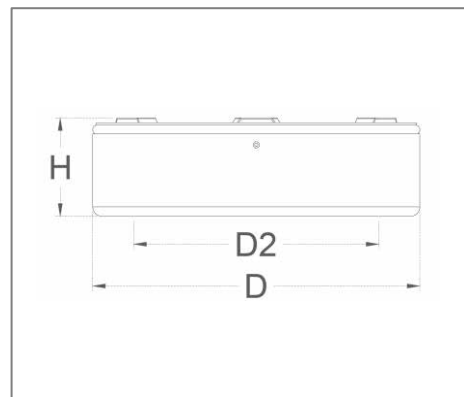

### Specification

<b>Input Voltage</b>	200-240 V AC
<b>Power Factor</b>	≥ 0.9
<b>IP Rating</b>	IP40
<b>Rendering Index</b>	> 80
<b>Beam Angle</b>	110°
<b>Operating Temperature</b>	0 to 35 Degrees Celsius
<b>LED Operating Life</b>	30,000 Hrs
<b>Colour Correlated Temperature</b>	3000K, 4000K, 6000K
<b>Dimmable</b>	Non Dimmable
<b>Mounting Method</b>	Surface/Suspension Ceiling Mounted
<b>Housing</b>	Aluminium Housing & Mild Steel Base

### Ordering Data

Part No.	Power	Lumens	Ampere	Dimension		
				Diameter	Diameter 2	Height
EVO-SWDR-6-12	12W	900lm	0.05A	164	108	62
EVO-SWDR-8-18	18W	1600lm	0.08A	207	155	62
EVO-SWDR-10-26	26W	2300lm	0.11A	255	191	68