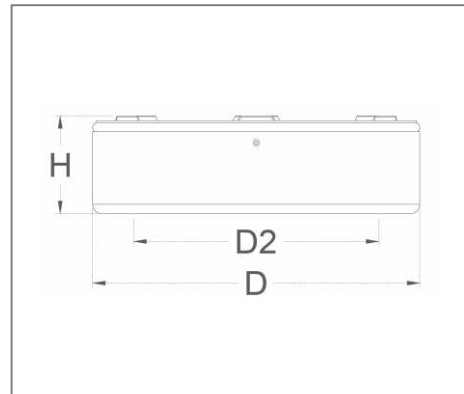

Specification

Input Voltage	200-240 V AC
Power Factor	≥ 0.9
IP Rating	IP40
Rendering Index	> 80
Beam Angle	110°
Operating Temperature	0 to 35 Degrees Celsius
LED Operating Life	30,000 Hrs
Colour Correlated Temperature	3000K, 4000K, 6000K
Dimmable	Non Dimmable
Mounting Method	Surface/Suspension Ceiling Mounted
Housing	Aluminium Housing & Mild Steel Base

Ordering Data

Part No.	Power	Lumens	Ampere	Dimension		
				Diameter	Diameter 2	Height
EVO-SWD-6-12	12W	900lm	0.05A	164	108	62
EVO-SWD-8-18	18W	1600lm	0.08A	207	155	62
EVO-SWD-10-26	26W	2300lm	0.11A	255	191	68